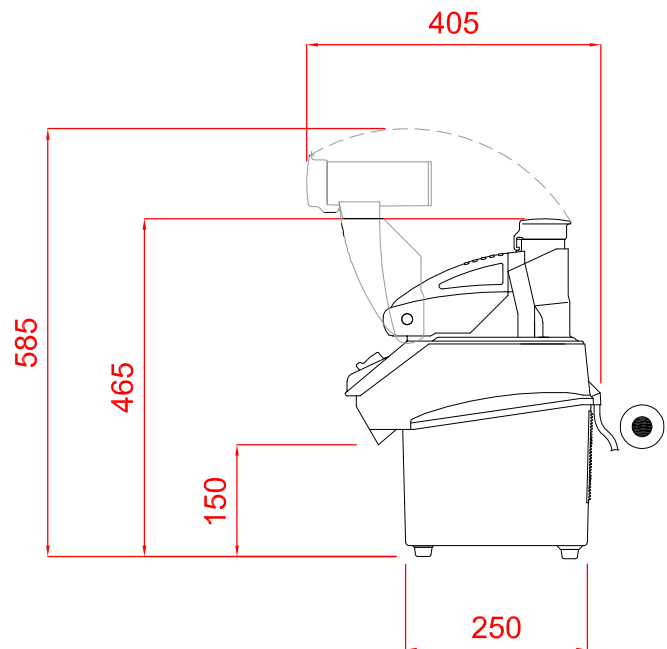

FOOD PREPARATION
FOOD PROCESSOR

HOBART UK,
SOUTHGATE WAY,
ORTON SOUTHGATE,
PETERBOROUGH,
PE2 6GN
08444 888 7777

www.hobartuk.com

Combi Cutter

CC34-10

Electric Loading 

230/50/10 1.0kW 13 AMPS.

PLOT SCALE: 1:10