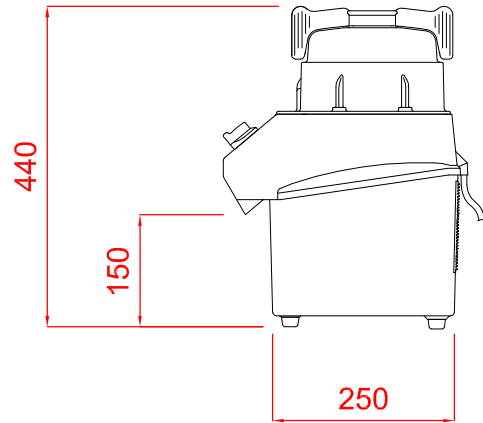

FOOD PREPARATION
FOOD PROCESSOR

HOBART UK,
SOUTHGATE WAY,
ORTON SOUTHGATE,
PETERBOROUGH,
PE2 6GN
08444 888 7777

www.hobartuk.com

Combi Cutter

CC34-10

Electric Loading 

230/50/10 1.0kW 13 AMPS.

PLOT SCALE: 1:10